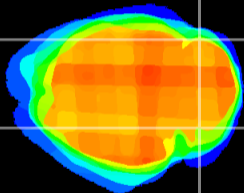

Coronal

Sagittal-R

Sagittal-L

ViBrism: CX08275
Horizontal

Cb lobe