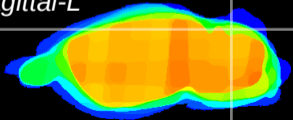

Coronal

Sagittal-R

Sagittal-L

ViBrism: CX08275
Horizontal

Cb lobe