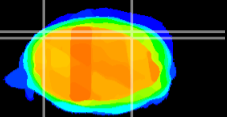

Coronal

Sagittal-R

Sagittal-L

ViBrism: CX08275
Horizontal

Cb lobe