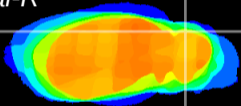

Coronal

Sagittal-R

Sagittal-L

ViBrism: CX08275
Horizontal

Cb lobe