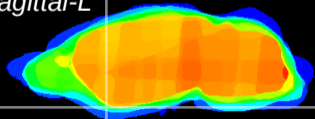

Coronal

Sagittal-R

Sagittal-L

ViBrism: CX08275
Horizontal

Tu