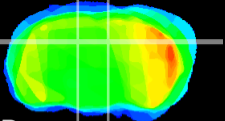

Coronal

Sagittal-R

Sagittal-L

ViBrism: CX08277
Horizontal

DG