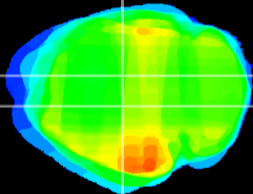

Coronal

Sagittal-R

Sagittal-L

ViBrism: CX08277
Horizontal

DG