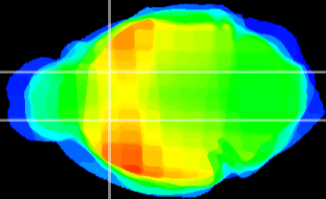

Coronal

Sagittal-R

Sagittal-L

ViBrism: CX08280  
Horizontal

CPU medial