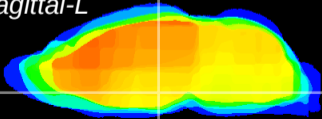

Coronal

Sagittal-R

Sagittal-L

ViBrism: CX08286
Horizontal

DM