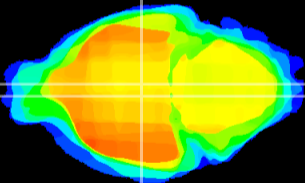

Coronal

Sagittal-R

Sagittal-L

ViBrism: CX08286
Horizontal

DM