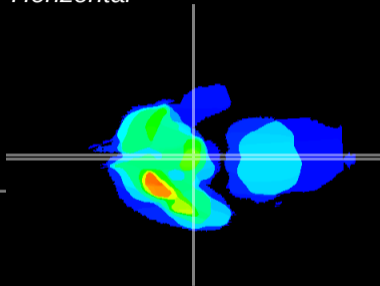

Coronal

Sagittal-R

Sagittal-L

ViBrism: CX08287
Horizontal

ME