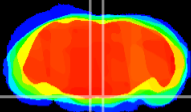

Coronal

Sagittal-R

Sagittal-L

ViBrism: CX08287
Horizontal

Pn