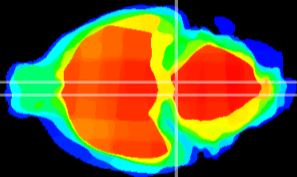

Coronal

Sagittal-R

Sagittal-L

ViBrism: CX08287
Horizontal

Pn