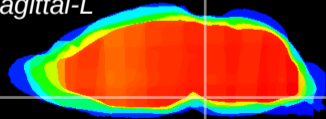

Coronal

Sagittal-R

Sagittal-L

ViBrism: CX08287
Horizontal

Pn