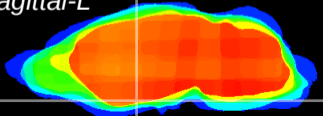

Coronal

Sagittal-R

Sagittal-L

ViBrism: CX08292
Horizontal

S0