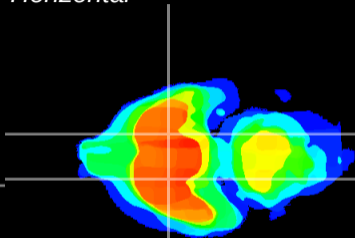

Coronal

Sagittal-R

Sagittal-L

ViBrism: CX08292
Horizontal

S0