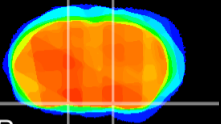

Coronal

Sagittal-R

Sagittal-L

ViBrism: CX08292
Horizontal

S0