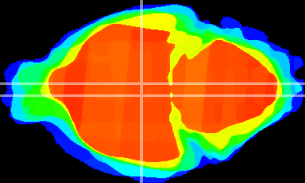

Coronal

Sagittal-R

Sagittal-L

ViBrism: CX08298
Horizontal

DM