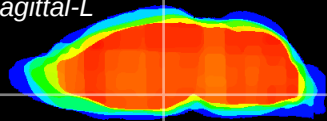

Coronal

Sagittal-R

Sagittal-L

ViBrism: CX08298
Horizontal

DM