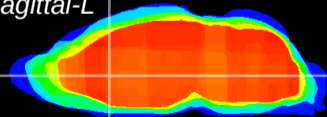

Coronal

Sagittal-R

Sagittal-L

ViBrism: CX08298
Horizontal

LS