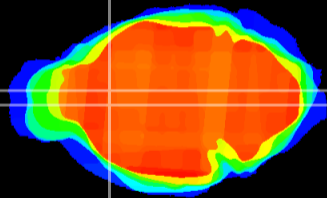

Coronal

Sagittal-R

Sagittal-L

ViBrism: CX08298
Horizontal

LS