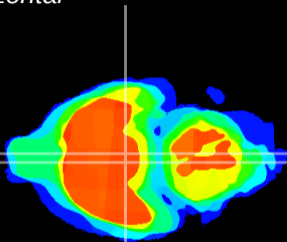

Coronal

Sagittal-R

Sagittal-L

ViBrism: CX08298
Horizontal

VMH