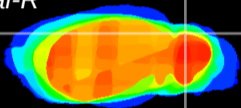

Coronal

Sagittal-R

Sagittal-L

ViBriSM: CX08300
Horizontal

Cb lobe