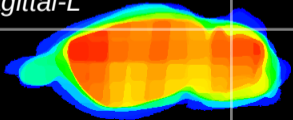

Coronal

Sagittal-R

Sagittal-L

ViBriSM: CX08300
Horizontal

Cb lobe