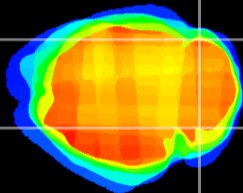

Coronal

Sagittal-R

Sagittal-L

ViBriSM: CX08300
Horizontal

Cb lobe