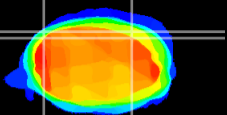

Coronal

Sagittal-R

Sagittal-L

ViBriSM: CX08300
Horizontal

Cb lobe