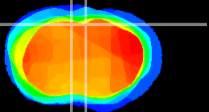

Coronal

Sagittal-R

Sagittal-L

ViBriSM: CX08300
Horizontal

Cx motor