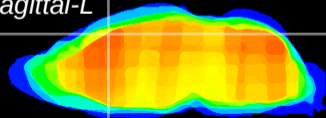

Coronal

Sagittal-R

Sagittal-L

ViBriSM: CX08300
Horizontal

Cx motor