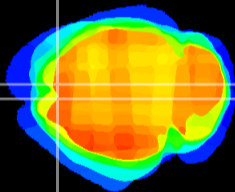

Coronal

Sagittal-R

Sagittal-L

ViBriSM: CX08300
Horizontal

Cx motor