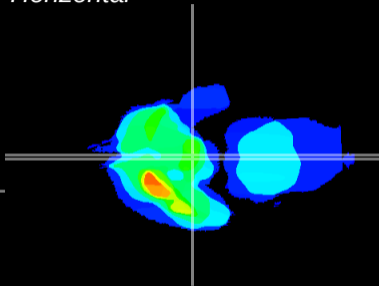

Coronal

Sagittal-R

Sagittal-L

ViBrism: CX08306
Horizontal

ME