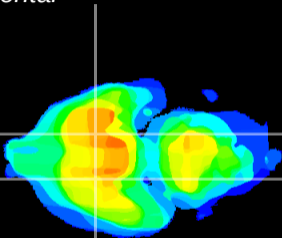

Coronal

Sagittal-R

Sagittal-L

ViBrism: CX08312  
Horizontal

S0