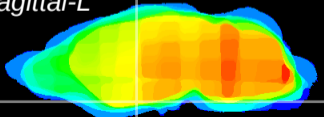

Coronal

Sagittal-R

Sagittal-L

ViBrism: CX08312  
Horizontal

S0