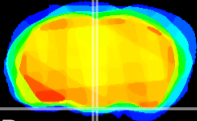

Coronal

Sagittal-R

Sagittal-L

ViBrism: CX08314
Horizontal

ME