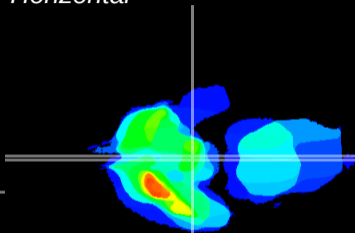

Coronal

Sagittal-R

Sagittal-L

ViBrism: CX08314
Horizontal

ME