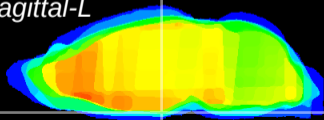

Coronal

Sagittal-R

Sagittal-L

ViBrism: CX08314
Horizontal

ME