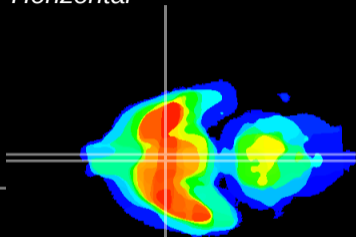

Coronal

Sagittal-R

Sagittal-L

ViBriSM: CX08316  
Horizontal

SCN