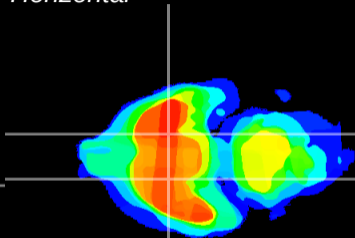

Coronal

Sagittal-R

Sagittal-L

ViBrisM: CX08316
Horizontal

S0