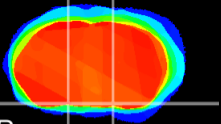

Coronal

Sagittal-R

Sagittal-L

ViBrisM: CX08316
Horizontal

S0