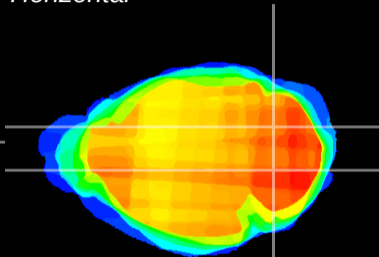

Coronal

Sagittal-R

Sagittal-L

ViBrism: CX08321
Horizontal

Cb nucleus