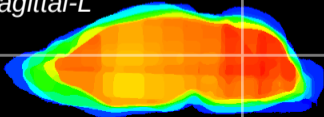

Coronal

Sagittal-R

Sagittal-L

ViBrism: CX08321
Horizontal

Cb nucleus