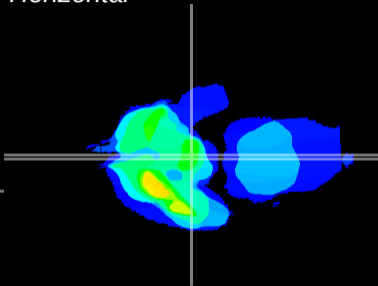

Coronal

Sagittal-R

Sagittal-L

ViBrism: CX08329
Horizontal

ME