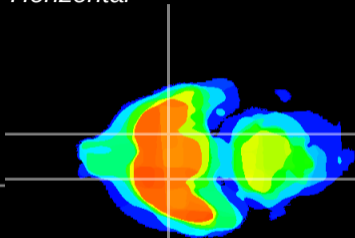

Coronal

Sagittal-R

Sagittal-L

ViBriSm: CX08330
Horizontal

S0