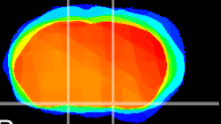

Coronal

Sagittal-R

Sagittal-L

ViBriSm: CX08330
Horizontal

S0