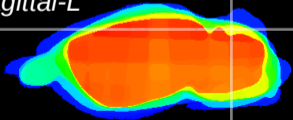

Coronal

Sagittal-R

Sagittal-L

ViBrism: CX08333
Horizontal

Cb lobe