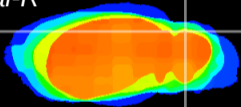

Coronal

Sagittal-R

Sagittal-L

ViBrism: CX08333
Horizontal

Cb lobe