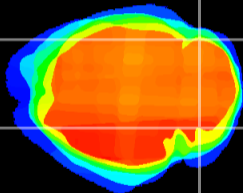

Coronal

Sagittal-R

Sagittal-L

ViBrism: CX08333
Horizontal

Cb lobe