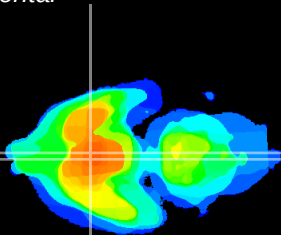

Coronal

Sagittal-R

Sagittal-L

ViBriSm: CX08335
Horizontal

SCN