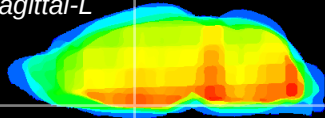

Coronal

Sagittal-R

Sagittal-L

ViBriSm: CX08335
Horizontal

SCN