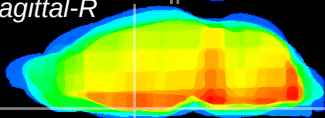

Coronal

Sagittal-R

Sagittal-L

ViBriSm: CX08335
Horizontal

SCN