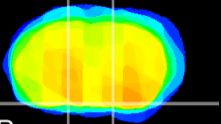

Coronal

Sagittal-R

Sagittal-L

ViBrism: CX08338
Horizontal

S0