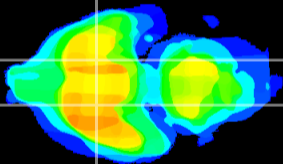

Coronal

Sagittal-R

Sagittal-L

ViBrism: CX08338
Horizontal

S0