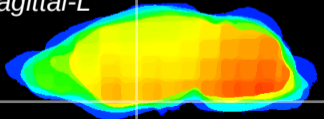

Coronal

Sagittal-R

Sagittal-L

ViBrism: CX08338
Horizontal

S0