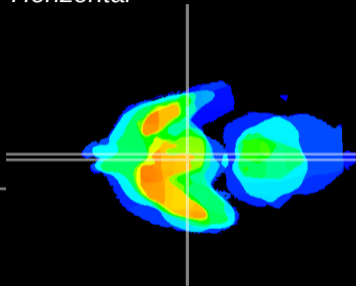

Coronal

Sagittal-R

Sagittal-L

ViBrism: CX08339
Horizontal

Arc