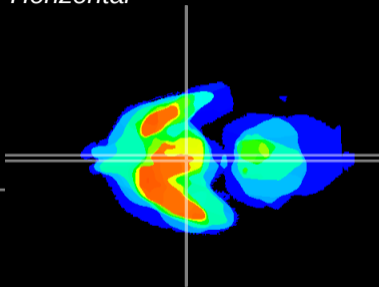

Coronal

Sagittal-R

Sagittal-L

ViBrism: CX08342
Horizontal

Arc