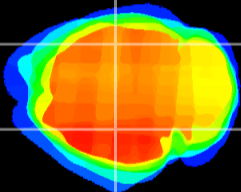

Coronal

Sagittal-R

Sagittal-L

ViBrism: CX08346
Horizontal

CA2/CA3