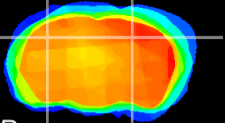

Coronal

Sagittal-R

Sagittal-L

ViBrism: CX08346
Horizontal

CA2/CA3