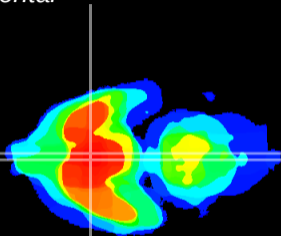

Coronal

Sagittal-R

Sagittal-L

ViBriSM: CX08350
Horizontal

SCN