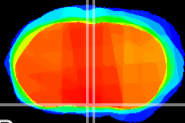

Coronal

Sagittal-R

Sagittal-L

ViBriSM: CX08350
Horizontal

SCN