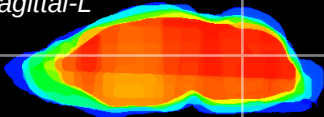

Coronal

Sagittal-R

Sagittal-L

ViBrism: CX08361
Horizontal

Cb nucleus