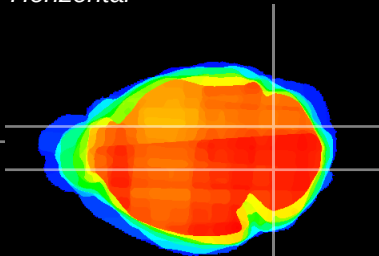

Coronal

Sagittal-R

Sagittal-L

ViBrism: CX08361
Horizontal

Cb nucleus