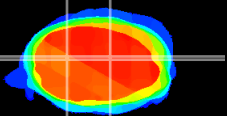

Coronal

Sagittal-R

Sagittal-L

ViBrism: CX08361
Horizontal

Cb nucleus