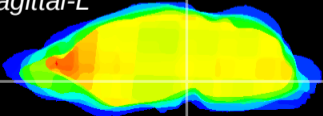

Coronal

Sagittal-R

Sagittal-L

ViBrism: CX08362
Horizontal

SN