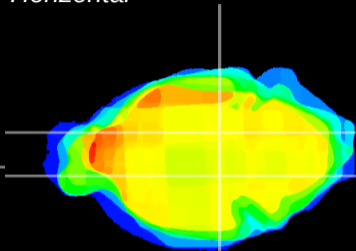

Coronal

Sagittal-R

Sagittal-L

ViBrism: CX08362
Horizontal

SN