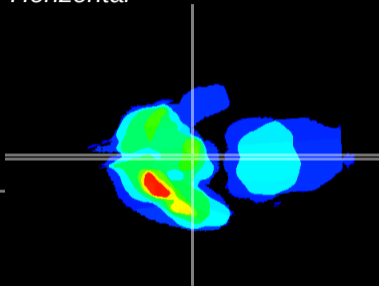

Coronal

Sagittal-R

Sagittal-L

ViBrism: CX08363
Horizontal

ME