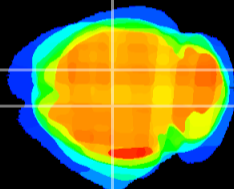

Coronal

Sagittal-R

Sagittal-L

ViBrism: CX08364
Horizontal

CA1