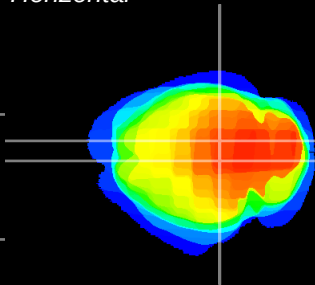

Coronal

Sagittal-R

Sagittal-L

ViBrism: CX08366
Horizontal

SC