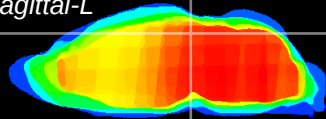

Coronal

Sagittal-R

Sagittal-L

ViBrism: CX08366
Horizontal

SC