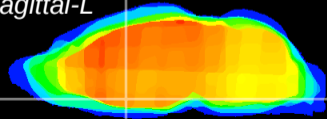

Coronal

Sagittal-R

Sagittal-L

ViBrism: CX08368
Horizontal

MPA