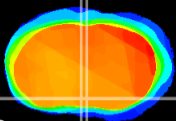

Coronal

Sagittal-R

Sagittal-L

ViBrism: CX08368
Horizontal

MPA