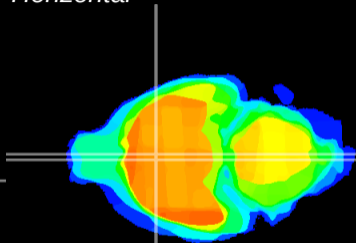

Coronal

Sagittal-R

Sagittal-L

ViBrism: CX08368
Horizontal

MPA