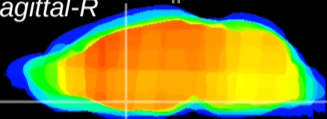

Coronal

Sagittal-R

Sagittal-L

ViBrism: CX08368
Horizontal

MPA