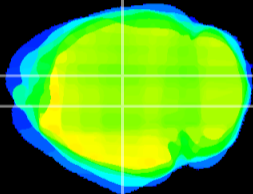

Coronal

Sagittal-R

Sagittal-L

ViBrism: CX08371
Horizontal

DG