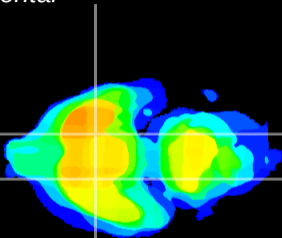

Coronal

Sagittal-R

Sagittal-L

ViBriSM: CX08373
Horizontal

S0