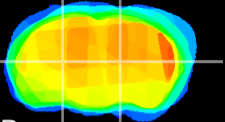

Coronal

Sagittal-R

Sagittal-L

ViBrism: CX08377
Horizontal

VPM/VPL