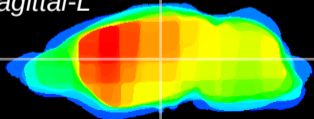

Coronal

Sagittal-R

Sagittal-L

ViBrism: CX08377
Horizontal

VPM/VPL