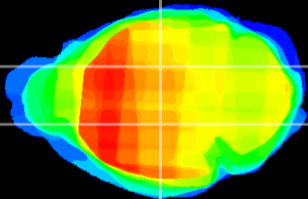

Coronal

Sagittal-R

Sagittal-L

ViBrism: CX08377
Horizontal

VPM/VPL