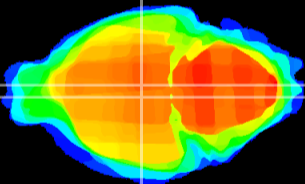

Coronal

Sagittal-R

Sagittal-L

ViBrism: CX08378
Horizontal

DM