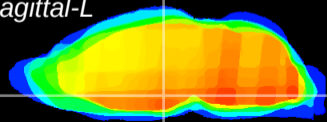

Coronal

Sagittal-R

Sagittal-L

ViBrism: CX08378
Horizontal

DM