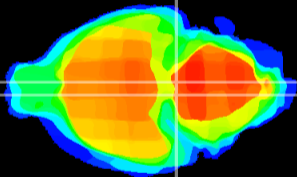

Coronal

Sagittal-R

Sagittal-L

ViBrism: CX08378
Horizontal

Pn