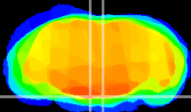

Coronal

Sagittal-R

Sagittal-L

ViBrism: CX08378
Horizontal

Pn