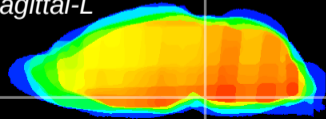

Coronal

Sagittal-R

Sagittal-L

ViBrism: CX08378
Horizontal

Pn