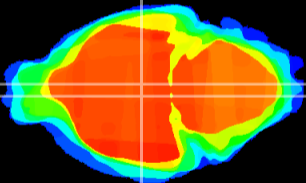

Coronal

Sagittal-R

Sagittal-L

ViBrism: CX08379
Horizontal

DM