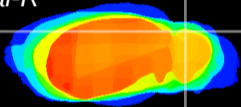

Coronal

Sagittal-R

Sagittal-L

ViBrism: CX08383
Horizontal

Cb lobe