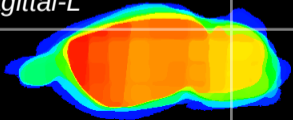

Coronal

Sagittal-R

Sagittal-L

ViBrism: CX08383
Horizontal

Cb lobe