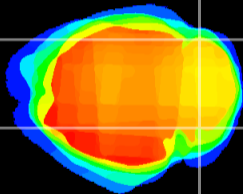

Coronal

Sagittal-R

Sagittal-L

ViBrism: CX08383
Horizontal

Cb lobe