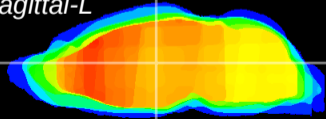

Coronal

Sagittal-R

Sagittal-L

ViBrism: CX08383
Horizontal

MD