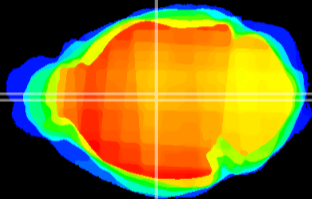

Coronal

Sagittal-R

Sagittal-L

ViBrism: CX08383
Horizontal

MD