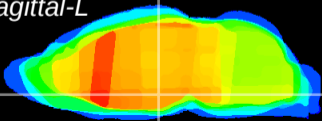

Coronal

Sagittal-R

Sagittal-L

ViBrism: CX08385
Horizontal

DM