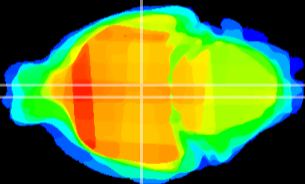

Coronal

Sagittal-R

Sagittal-L

ViBrism: CX08385
Horizontal

DM