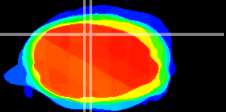

Coronal

Sagittal-R

Sagittal-L

ViBrism: CX08390
Horizontal

Cb vermis