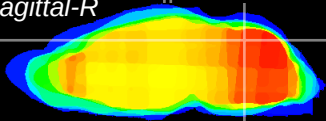

Coronal

Sagittal-R

Sagittal-L

ViBrism: CX08390
Horizontal

Cb vermis