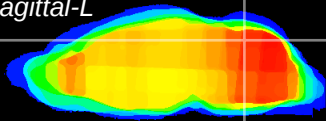

Coronal

Sagittal-R

Sagittal-L

ViBrism: CX08390
Horizontal

Cb vermis