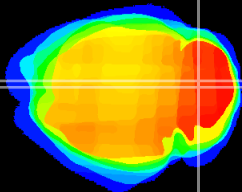

Coronal

Sagittal-R

Sagittal-L

ViBrism: CX08390
Horizontal

Cb vermis