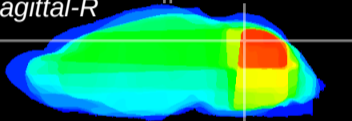

Coronal

Sagittal-R

Sagittal-L

ViBrism: CX08395
Horizontal

Cb vermis