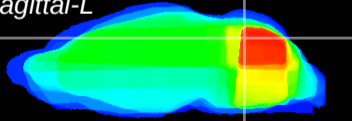

Coronal

Sagittal-R

Sagittal-L

ViBrism: CX08395
Horizontal

Cb vermis