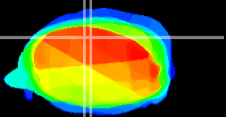

Coronal

Sagittal-R

Sagittal-L

ViBrism: CX08395
Horizontal

Cb vermis