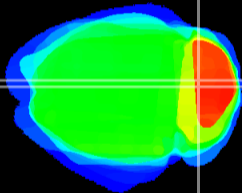

Coronal

Sagittal-R

Sagittal-L

ViBrism: CX08395
Horizontal

Cb vermis