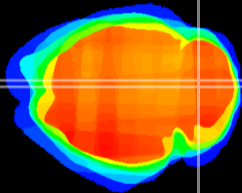

Coronal

Sagittal-R

Sagittal-L

ViBrism: CX08397
Horizontal

Cb vermis