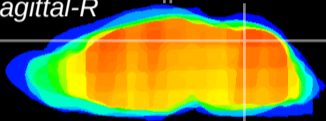

Coronal

Sagittal-R

Sagittal-L

ViBrism: CX08397
Horizontal

Cb vermis