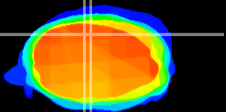

Coronal

Sagittal-R

Sagittal-L

ViBrism: CX08397
Horizontal

Cb vermis