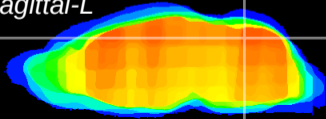

Coronal

Sagittal-R

Sagittal-L

ViBrism: CX08397
Horizontal

Cb vermis