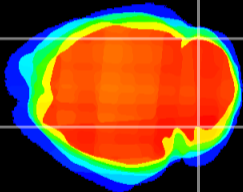

Coronal

Sagittal-R

Sagittal-L

ViBrism: CX08400
Horizontal

Cb lobe