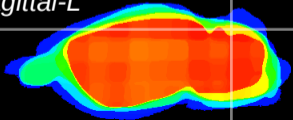

Coronal

Sagittal-R

Sagittal-L

ViBrism: CX08400
Horizontal

Cb lobe