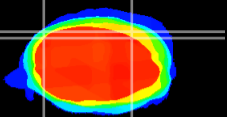

Coronal

Sagittal-R

Sagittal-L

ViBrism: CX08400
Horizontal

Cb lobe