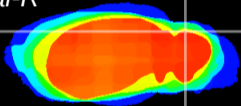

Coronal

Sagittal-R

Sagittal-L

ViBrism: CX08400
Horizontal

Cb lobe