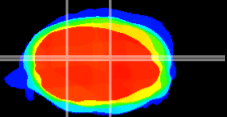

Coronal

Sagittal-R

Sagittal-L

ViBrism: CX08400
Horizontal

Cb nucleus