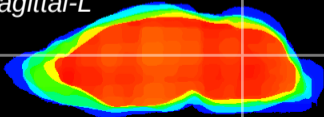

Coronal

Sagittal-R

Sagittal-L

ViBrism: CX08400
Horizontal

Cb nucleus