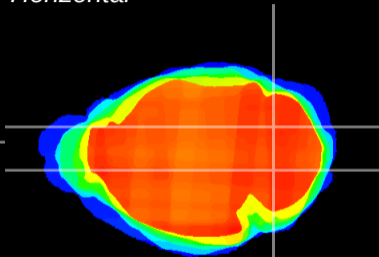

Coronal

Sagittal-R

Sagittal-L

ViBrism: CX08400
Horizontal

Cb nucleus