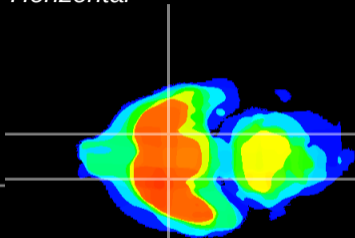

Coronal

Sagittal-R

Sagittal-L

ViBrisM: CX08400
Horizontal

S0