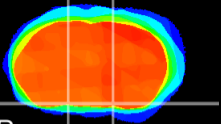

Coronal

Sagittal-R

Sagittal-L

ViBrisM: CX08400
Horizontal

S0