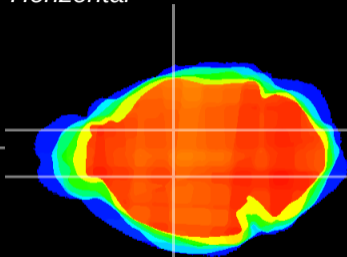

Coronal

Sagittal-R

Sagittal-L

ViBrism: CX08400
Horizontal

VA/VL