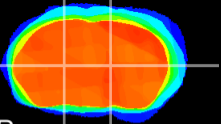

Coronal

Sagittal-R

Sagittal-L

ViBrism: CX08400
Horizontal

VA/VL