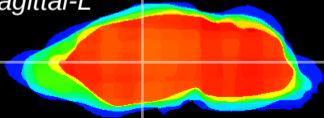

Coronal

Sagittal-R

Sagittal-L

ViBrism: CX08400
Horizontal

VA/VL