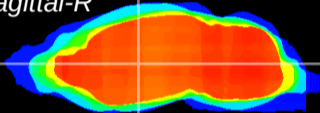

Coronal

Sagittal-R

Sagittal-L

ViBrism: CX08400
Horizontal

VA/VL